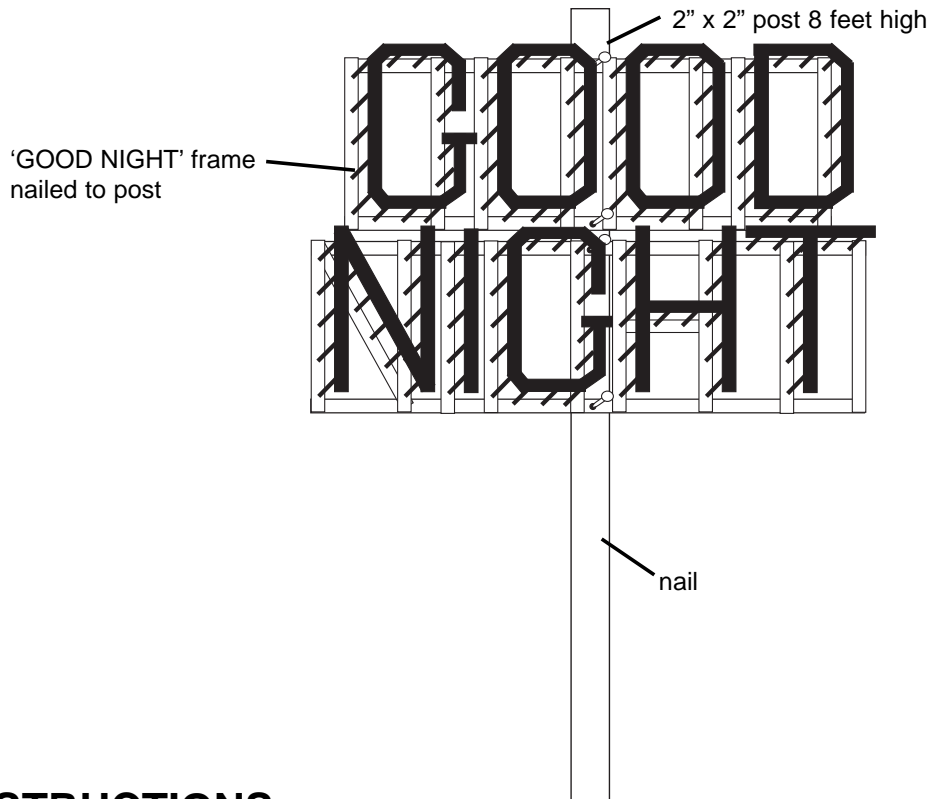

DISPLAY FIREWORK 'GOOD NIGHT' SETPIECE

INSTRUCTIONS

Unpack setpiece and remove transit laths.

Hang setpiece on post on post as shown above.

Carefully nail in position on post.

Remove fuse cover, straighten fuse and light tip of fuse with portfire.

Retire immediately.

Take care with position of setpiece on site as it is easily ignited by stray sparks.

WARNINGS

SPECTATORS MUST BE AT LEAST 25 METRES AWAY.

EMITS SHOWERS OF SPARKS.

FIREWORKS INTERNATIONAL, DERBY, DE65 6EJ